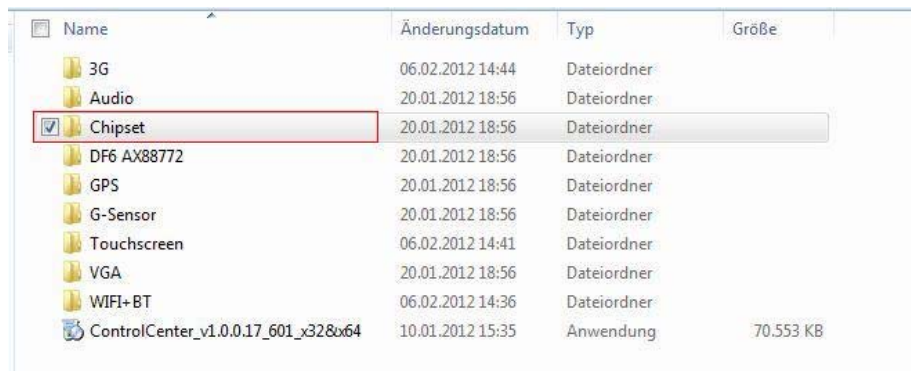

CTFPAD-2 (Treiber-Installation unter Windows 7)

Treiber-Download :

http://www.cartft.com/support_db/support_files/CTFPAD-2_Windows7_Drivers.zip

1. Die Chipsatz Installation

CARTFT.COM

Shop for mobile
PC- and GPS-Solutions